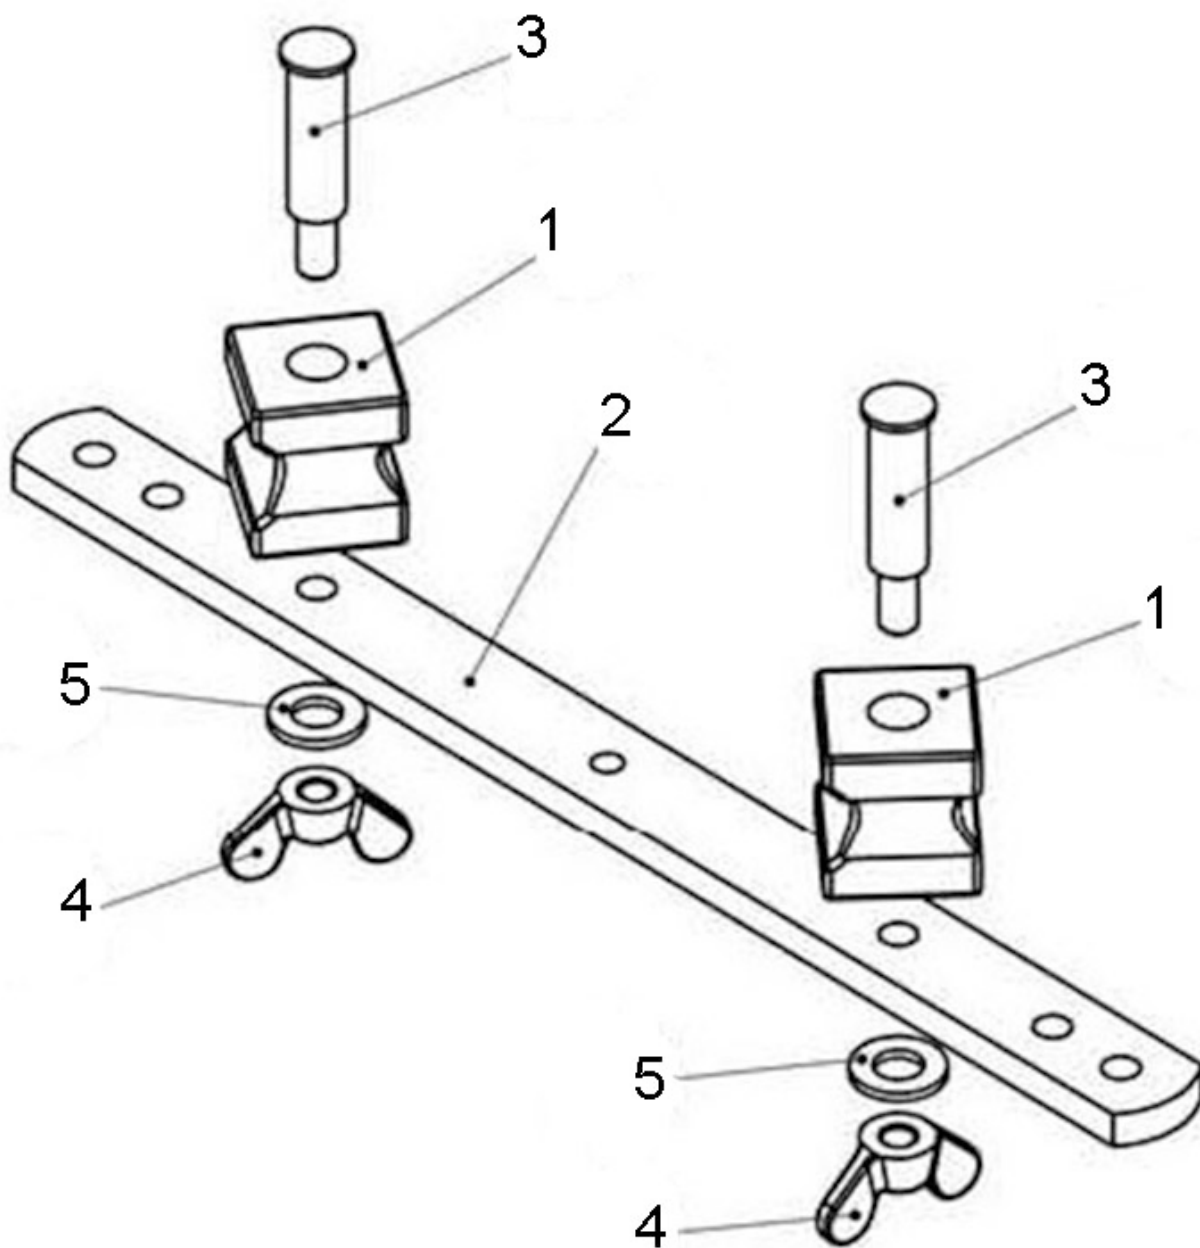

Guide bar including guide sets R/L basic unit 32 No. 23000_23076_32_Grundgeraet

dated: 02/18

Item no.	Description	Article no.	Old article no.	Quantity
1	Set of guides R/L (for 23080) 14 - 32 mm	23083	23083	1
2	Guide bar	23066	23066	1
3	Guide pin	23069	23069	2
4	Wing nut	23070	23070	2
5	Washer	H98673	H98673	2

IMPORTANT! To assure safety and reliability, repairs, maintenance and adjustment must be preformed by ROTHENBERGER Kelkheim or authorized Service-Centers. Always use Original-Service-Parts. Order your accessories and spare parts from your specialist retailer or using RoService+ online.

Tel. +49 6195 - 800 **8200**

Fax: +49 6195 - 800 **7491**

✉ service@rothenberger.com