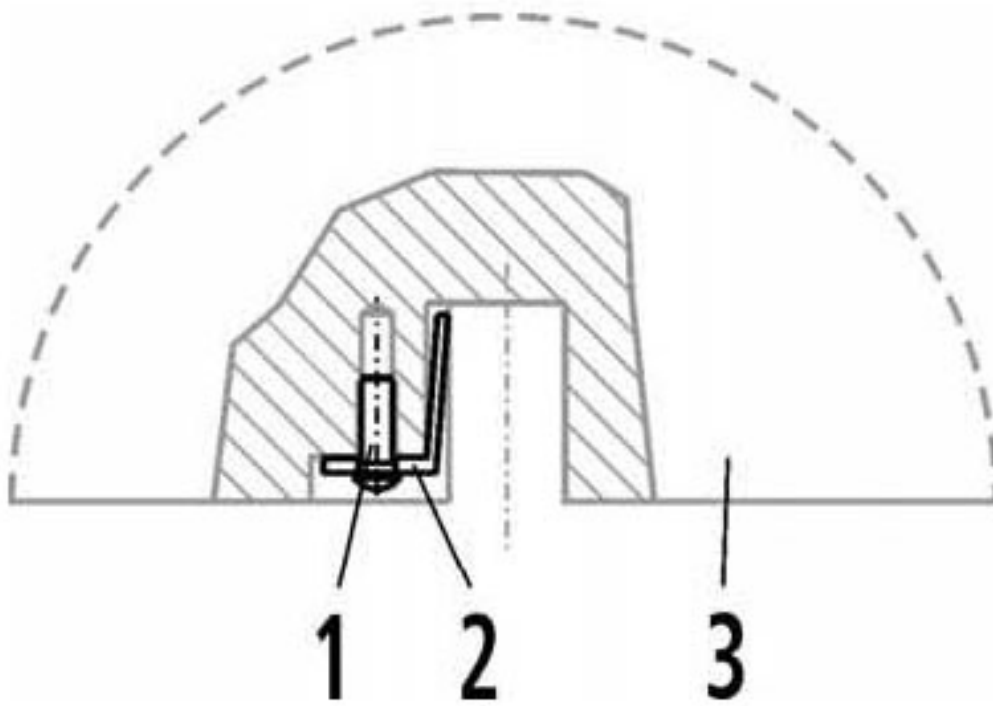

Former

dated: 02/18

No. 23000_23076_Biegesegment

Item no.	Description	Article no.	Quantity
1	Screw	23043	1
2	Spring	23025	1
3	Former 32 mm	23051	1
3	Former 26 mm	23053	1
3	Former 3/8"	23010	1
3	Former 5/8"	23012	1
3	Former 7/8"	23014	1
3	Former 3/4"	23013	1
3	Former 25 mm	23009	1
3	Former 1/2"	23011	1
3	Former 20 mm	23052	1
3	Former 14 mm	23003	1
3	Former 12 mm	23002	1
3	Former 15 mm	23004	1
3	Former 16 mm	23005	1
3	Former 19 mm	23059	1
3	Former 18 mm	23006	1
3	Former 22 mm	23007	1

IMPORTANT! To assure safety and reliability, repairs, maintenance and adjustment must be performed by ROTHENBERGER Kelkheim or authorized Service-Centers. Always use Original-Service-Parts. Order your accessories and spare parts from your specialist retailer or using RoService+ online.

Tel. +49 6195 - 800 **8200**

Fax: +49 6195 - 800 **7491**

service@rothenberger.com